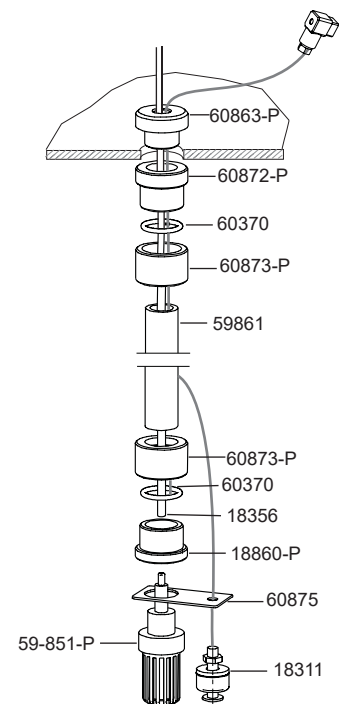

CODE

SUCTION LANCE 4x6 WITH FILTER PP

TECHNICAL FEATURES

Connection:	Hose 4x6
Materials:	PP / FPM / PVC
Hole diameter in tank:	27 - 30 mm
Suction line:	DN4
L:	1150mm
Foot valve with filter	
Filter with PP fiber	

LIST OF PARTS

CODE	DESCRIPTION	QTY.
18-K04-R1150-L (59-860)	Suction lance 4x6 with filter pp and switch	
60872-P	Suction lance 25x3/4 connection	1
18311	Switch level sensor	1
18356	4X6 PVC hose	1
18860-P	Suction lance 25x1/2 connection	1
59-851-P	Foot valve 4x6 with pp fiber for suct.	1
59861	DN20 D25 PVC SUCTION PIPE L1050	1
60370	25X3.5 o-ring	2
60863-P	Tank connection 25x3/4	1
60873-P	Suction lance female connection 25x3/4	2
60875	Float level switch 3/4 support	1

SUCTION LANCE 4x6 WITH SSMESH FILTER

TECHNICAL FEATURES

Connection:	HOSE 4x6
Materials:	PP / FPM / PVC/ AISI316
Hole diameter in tank	27 - 30 mm
Suction line:	DN4
L:	1150mm
Foot valve with filter	
Filter 100 mesh	

LIST OF PARTS

CODE	DESCRIPTION	QTY.
18-K04-I1150-L (59-861)	SUCTION LANCE 4x6 WITH SS MESH FILTER AND SWITCH	
60872-P	Suction lance 25x3/4 connection	1
18311	Switch level sensor	1
18356	4X6 PVC hose	1
18860-P	Suction lance 25x1/2 connection	1
59-852-P	Foot valve x6 with ss mesh filter for suct.	1
59861	DN20 D25 PVC suction pipe l1050	1
60370	25X3.5 o-ring	2
60863-P	Tank connection 25x3/4	1
60873-P	Conector hembra caña aspiración 25x3,4	2
60875	Float level switch 3/4 support	1