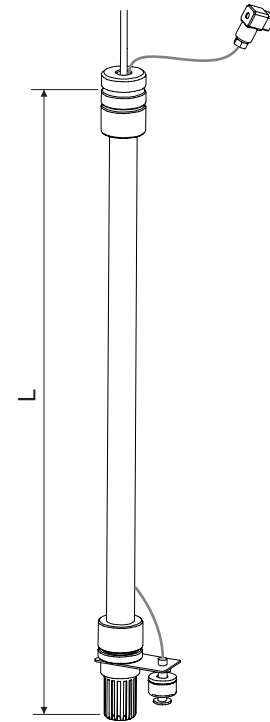

CODE

SUCTION LANCE 4x6 WITH FILTER PP

TECHNICAL FEATURES

Connection:	Hose 4x6
Materials:	PP / FPM / PVC
Hole diameter in tank:	27 - 30 mm
Suction line:	DN4
L:	1150mm
Foot valve with filter	
Filter with PP fiber	

LIST OF PARTS

CODE	DESCRIPTION	QTY.
18-K04-R1150-L (59-860)	Suction lance 4x6 with filter pp and switch	
60872-P	Suction lance 25x3/4 connection	1
18311	Switch level sensor	1
18356	4X6 PVC hose	1
18860-P	Suction lance 25x1/2 connection	1
59-851-P	Foot valve 4x6 with pp fiber for suct.	1
59861	DN20 D25 PVC SUCTION PIPE L1050	1
60370	25X3.5 o-ring	2
60863-P	Tank connection 25x3/4	1
60873-P	Suction lance female connection 25x3/4	2
60875	Float level switch 3/4 support	1

SUCTION LANCE 4x6 WITH SSMESH FILTER

TECHNICAL FEATURES

Connection:	HOSE 4x6
Materials:	PP / FPM / PVC/ AISI316
Hole diameter in tank	27 - 30 mm
Suction line:	DN4
L:	1150mm
Foot valve with filter	
Filter 100 mesh	

LIST OF PARTS

CODE	DESCRIPTION	QTY.
18-K04-I1150-L (59-861)	SUCTION LANCE 4x6 WITH SS MESH FILTER AND SWITCH	
60872-P	Suction lance 25x3/4 connection	1
18311	Switch level sensor	1
18356	4X6 PVC hose	1
18860-P	Suction lance 25x1/2 connection	1
59-852-P	Foot valve x6 with ss mesh filter for suct.	1
59861	DN20 D25 PVC suction pipe l1050	1
60370	25X3.5 o-ring	2
60863-P	Tank connection 25x3/4	1
60873-P	Conector hembra caña aspiración 25x3,4	2
60875	Float level switch 3/4 support	1