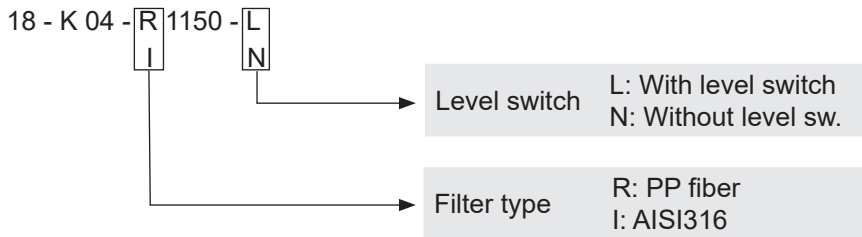

CODE

SUCTION LANCE 4x6 WITH FILTER PP

TECHNICAL FEATURES

Connection:	Hose 4x6
Materials:	PP / FPM / PVC
Hole diameter in tank:	27 - 30 mm
Suction line:	DN4
L:	1150mm
Foot valve with filter	
Filter with PP fiber	

LIST OF PARTS

CODE	DESCRIPTION	QTY.
18-K04-R1150-L (59-860)	Suction lance 4x6 with filter pp and switch	
60872-P	Suction lance 25x3/4 connection	1
18311	Switch level sensor	1
18356	4X6 PVC hose	1
18860-P	Suction lance 25x1/2 connection	1
59-851-P	Foot valve 4x6 with pp fiber for suct.	1
59861	DN20 D25 PVC SUCTION PIPE L1050	1
60370	25X3.5 o-ring	2
60863-P	Tank connection 25x3/4	1
60873-P	Suction lance female connection 25x3/4	2
60875	Float level switch 3/4 support	1

SUCTION LANCE 4x6 WITH SSMESH FILTER

TECHNICAL FEATURES

Connection:	HOSE 4x6
Materials:	PP / FPM / PVC/ AISI316
Hole diameter in tank	27 - 30 mm
Suction line:	DN4
L:	1150mm
Foot valve with filter	
Filter 100 mesh	