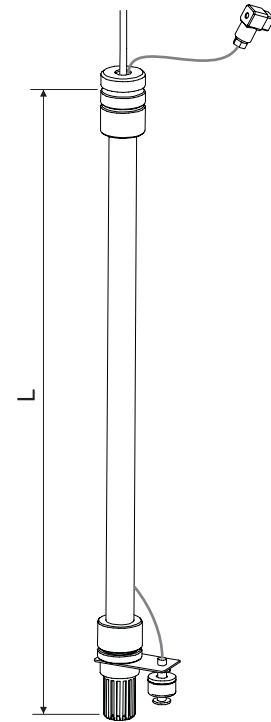

CODE

SUCTION LANCE 4x6 WITH FILTER PP

TECHNICAL FEATURES

Connection:	Hose 4x6
Materials:	PP / FPM / PVC
Hole diameter in tank:	27 - 30 mm
Suction line:	DN4
L:	1150mm
Foot valve with filter	
Filter with PP fiber	

LIST OF PARTS

CODE	DESCRIPTION	QTY.
18-K04-R1150-L (59-860)	Suction lance 4x6 with filter pp and switch	
60872-P	Suction lance 25x3/4 connection	1
18311	Switch level sensor	1
18356	4X6 PVC hose	1
18860-P	Suction lance 25x1/2 connection	1
59-851-P	Foot valve 4x6 with pp fiber for suct.	1
59861	DN20 D25 PVC SUCTION PIPE L1050	1
60370	25X3.5 o-ring	2
60863-P	Tank connection 25x3/4	1
60873-P	Suction lance female connection 25x3/4	2
60875	Float level switch 3/4 support	1

SUCTION LANCE 4x6 WITH SSMESH FILTER

TECHNICAL FEATURES

Connection:	HOSE 4x6
Materials:	PP / FPM / PVC/ AISI316
Hole diameter in tank	27 - 30 mm
Suction line:	DN4
L:	1150mm
Foot valve with filter	
Filter 100 mesh	

LIST OF PARTS

CODE	DESCRIPTION	QTY.
18-K04-I1150-L (59-861)	SUCTION LANCE 4x6 WITH SS MESH FILTER AND SWITCH	
60872-P	Suction lance 25x3/4 connection	1
18311	Switch level sensor	1
18356	4X6 PVC hose	1
18860-P	Suction lance 25x1/2 connection	1
59-852-P	Foot valve x6 with ss mesh filter for suct.	1
59861	DN20 D25 PVC suction pipe l1050	1
60370	25X3.5 o-ring	2
60863-P	Tank connection 25x3/4	1
60873-P	Conector hembra caña aspiración 25x3,4	2
60875	Float level switch 3/4 support	1