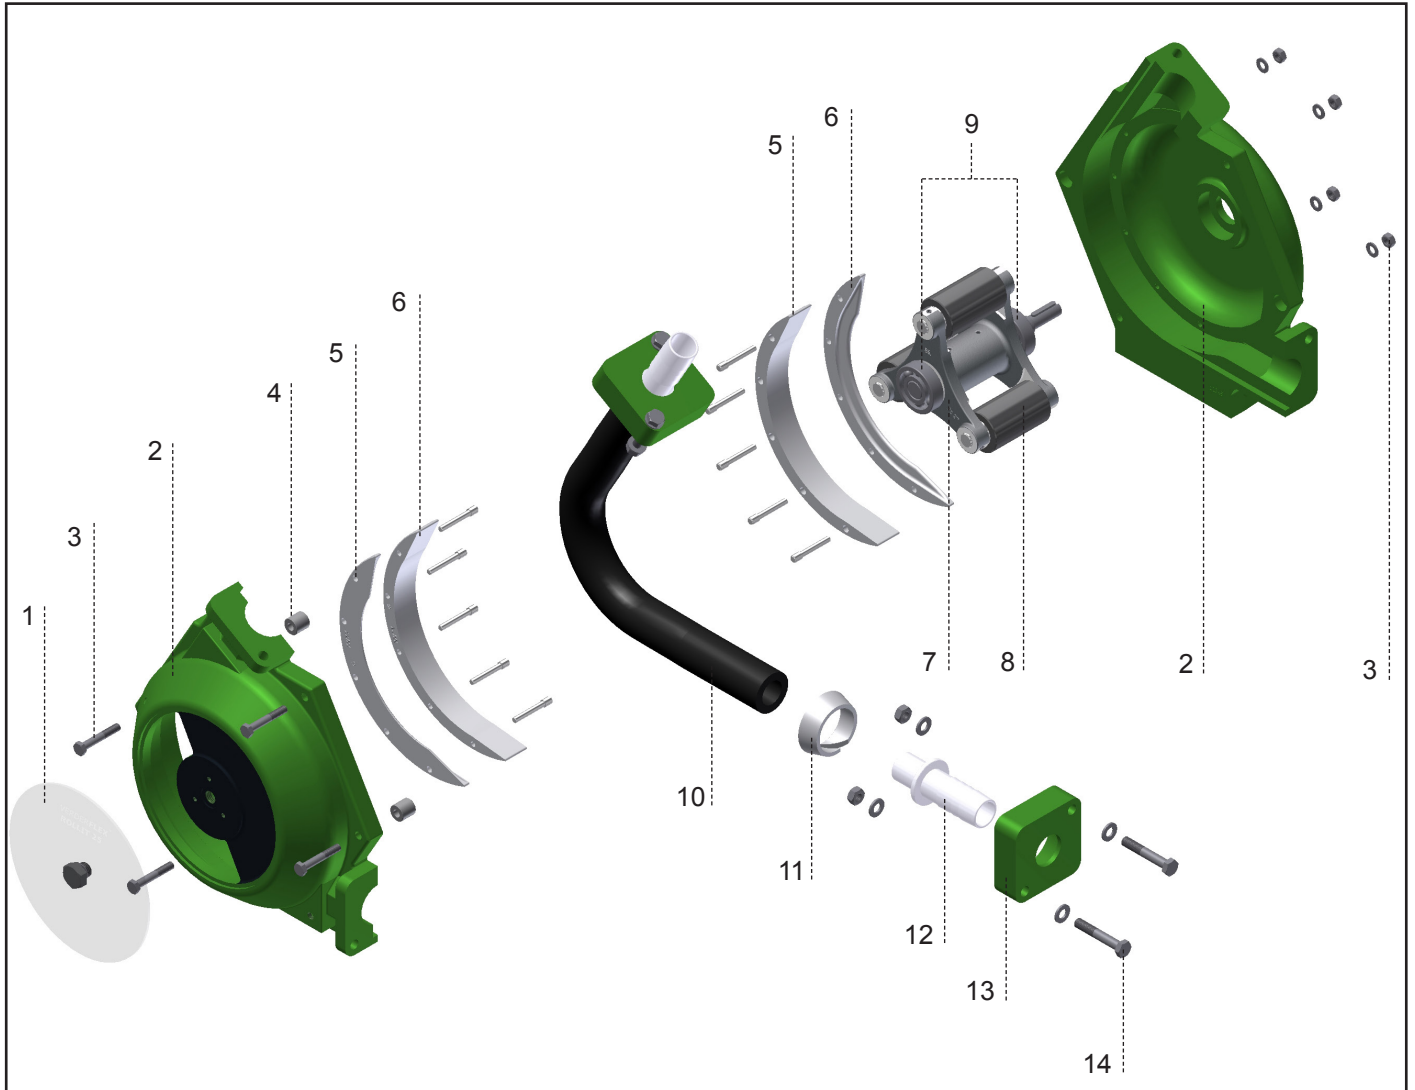

## Rollit 15-35 P Spare Parts List

Table 1 contains a list of spares to help maintain and repair the Rollit 15-35 P peristaltic pumps. Your Verder distributor will be able to advise you where genuine Verderflex® spares can be purchased.

Figure 2 Layout (generic view)

- |   |                  |    |                         |    |                         |
|---|------------------|----|-------------------------|----|-------------------------|
| 1 | Casing cover     | 6  | Teflon inserts complete | 11 | Clamping ring           |
| 2 | Pump casing      | 7  | Rotor complete          | 12 | Hose tail               |
| 3 | Casing fasteners | 8  | Rollers complete        | 13 | Counter flange          |
| 4 | Centering piece  | 9  | Bearing                 | 14 | Counter flange fastener |
| 5 | Guide rails      | 10 | Pump hose               |    |                         |

**Table 1 Rollit 15-35 P Spare Parts List (continued)**

Ref	Item	Part No			Qty	Image
9	Bearing Set of 2 Pieces	R 15 P	114.100068		1	
		R 25 P	114.100069			
		R 35 P	114.100070			
11	Clamping ring	R 15 P	114.100062		1	
		R 25 P	114.100063			
		R 35 P	114.100064			
12	Hose tail	R 15 P nominal size 25	PP	114.100042	1	
			SS 1.4571	114.100047		
		R 25 P nominal size 31	PP	114.100043		
			SS 1.4571	114.100048		
		R 35 P nominal size 51	PP	114.100065		
			SS 1.4571	114.100066		
12.1	Hose tail with tread DIN ISO 228	R 15 P nominal size 3/4"	SS 1.4571	on request	1	
		R 25 P nominal size 1"	SS 1.4571	on request		
		R 35 P nominal size 1 1/2"	SS 1.4571	on request		
12.2	Hose tail with tread NPT	R 15 P nominal size 3/4"	SS 1.4571	on request	1	
		R 25 P nominal size 1"	SS 1.4571	on request		
		R 35 P nominal size 1 1/2"	SS 1.4571	on request		