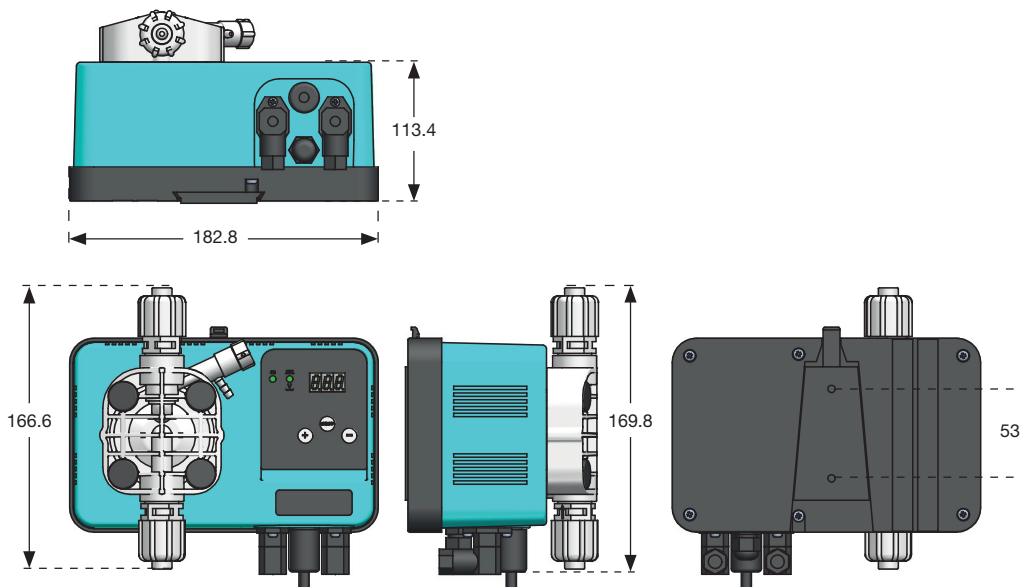

Optional

- PVDF pump head with PTFE Seals (suitable to dose high concentration sodium hypochlorite or strong oxidising agents)
- Level probe input
- Schuko Plug
- On/Off switch
- Built in overdose alarm to avoid chemical surplus in the pool
- Dosing enabling

Materials

	Standard material	Optional material
Pump head	PP	PVDF
Balls	Pyrex	Ceramics, PTFE, SS 316
Diaphragm	PTFE	-
Fittings	PP 1/2"	PVDF 1/2"
Seals	FPM	EPDM
Valve cartridges	PP 4 x 6	PVDF 4 x 6
Foot filter	PP 4 x 6 lip valve	PVDF 4 x 6 ball valve
Injection valve	PP 4 x 6 ball valve	PVDF 4 x 6 ball valve
Suction tube	PVC 4 x 6	PVDF
Delivery tube	PE 4 x 6	PVDF

ME1-Rx Redox solenoid dosing pump

Performance curve

All dimensions are in mm. All dimensions and weights are for guidance only.

ME1-Rx Redox solenoid dosing pump

Dimensions

All dimensions are in mm.

All dimensions and weights are for guidance only.

Standard installation kit

- Injection valve
- Foot filter
- Delivery tube 2 m PE 4x6
- Suction tube 2 m PVC 4x6
- Bleed tube 1.5 m PVC 4x6

Accessories

- Probes (Redox)
- Probe holders
- Suction lances
- Mixers
- Tanks & bunds