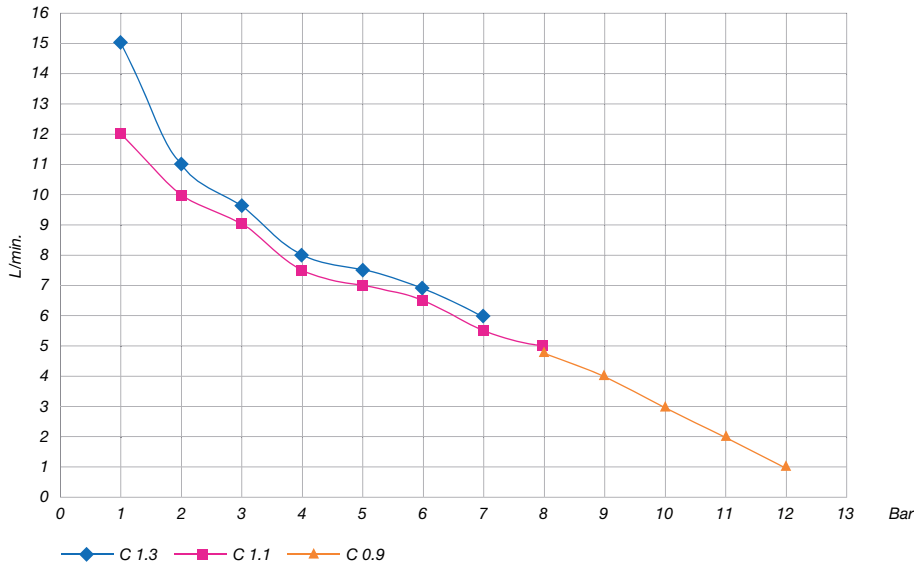

Performance curve