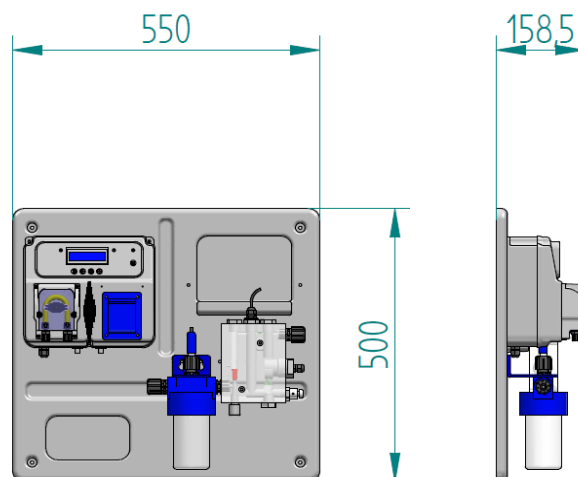

OPTIONAL

- ✓ Level switch predisposition
- ✓ PT100 temperature probe
- ✓ Alarm relay (FREE CONTACT)

COMPLETE PANEL

MP-DUAL PH – CHLORINE REG

Data
Sheet

DESCRIPTION

Standard CONFIGURATION

Box Case	PP polipropilene
Roller Holder	DELRIN
Hose	Santoprene
Power Supply	230 Vac 50 – 60 Hz
Power Consumption	9 Watt
Net Weight	5 kg
Fittings	Ghiere in PP per tubo 4 x6 mm
Probe connection	BNC / HTP
Injection Valve/ foot filter	Valvola a labbro
Suction hose	PVC 4 x 6
Delivery Hose	PE 4 x 6

TECH SPECIFICATIONS

Standard	Flow rate		Pressure		Hose material	Hose dimensions [mm]	RPM
	[l/h]	[cc/min]	[Bar]	[PSI]			
Ph Pump	1,5	25	1	14,5	Santoprene	5,8 x 9,3	10
Electrical Plug	Schuko type E (<i>french</i>) 230 Vac 50-60 Hz 1A						

PROBES

ELECTRODE FEATURES	PH				CHLORINE	
	PRO-PH	PRO-G-PH	PRO-P-PH	PRO-H-PH	PRO-CG-CL3	PRO-CP-XX-M
Measurement Range	0 ÷ 14	0 ÷ 14	0 ÷ 14	0 ÷ 14	0 ÷ 5 ppm	0 ÷ 5 ppm
Resolution	0,01	0,01	0,01	0,01	0,01	0,01
Water Flow Rate	40 lt / h	40 lt / h	40 lt / h	40 lt / h	60 l/h	60 l/h
Body	epoxy	glass	epoxy	glass	Rame	PVC
Electrode	platino	platino	platino	platino	Platino	ORO
Temperature	50°C	80°C	50°C	130°C	5 ÷ 40°C	0 ÷ 45°C
Fittings	BNC	BNC	BNC	BNC	HTP	HTP
Cable Length	1 mt	1 mt	1 mt	1 mt	1 mt	1 mt
Pressure	2 bar	2 bar	2 bar	6 bar	2 bar	1 bar