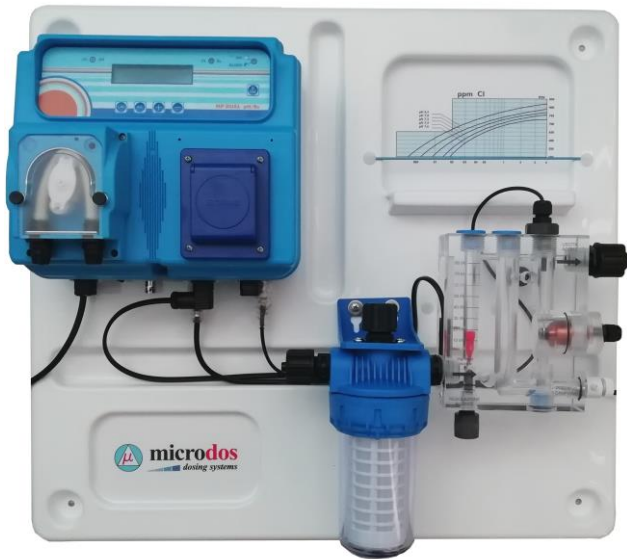

COMPLETE PANNEL

MP-DUAL PH – CHLORINE REG

Data
Sheet

DESCRIPTION

- ✓ Wired panel IP 65
- ✓ MP DUAL Ph/Cl dosing system with built-in instrument with real time display of pH and free chlorine values (ppm) plus Temperature
- ✓ Suitable to dose acid and basic chemicals
- ✓ 230vac French Schuko plug Type E suitable to connect Electrolysis Systems
- ✓ Backlit LCD
- ✓ 50micron filter with washable net inside flow through probe holder
- ✓ Water inlet connection 8 x 12
- ✓ Flow switch to stop dosing with plant functioning
- ✓ Overdose Alarm to avoid dumping chemicals
- ✓ Start-up delay
- ✓ Password protected
- ✓ Ph Stability Function
- ✓ 3 operating modes: constant, ON / OFF, proportional
- ✓ Multi language menu: ITALIAN, ENGLISH, FRENCH, SPANISH
- ✓ Default settings reset
- ✓ STAND-BY option
- ✓ Over / under range measurement signal
- ✓ 100% Made in Italy
- ✓ CE Approved

OPTIONAL

- ✓ Level switch predisposition
- ✓ PT100 temperature probe
- ✓ Alarm relay (FREE CONTACT)

COMPLETE PANEL

MP-DUAL PH – CHLORINE REG

Data
Sheet

DESCRIPTION

Standard CONFIGURATION

Box Case	PP polipropilene
Roller Holder	DELRIN
Hose	Santoprene
Power Supply	230 Vac 50 – 60 Hz
Power Consumption	9 Watt
Net Weight	5 kg
Fittings	Ghiere in PP per tubo 4 x6 mm
Probe connection	BNC / HTP
Injection Valve/ foot filter	Valvola a labbro
Suction hose	PVC 4 x 6
Delivery Hose	PE 4 x 6

PROBES

ELECTRODE FEATURES	PH				CHLORINE	
	PRO-PH	PRO-G-PH	PRO-P-PH	PRO-H-PH	PRO-CG-CL3	PRO-CP-XX-M
Measurement Range	0 ÷ 14	0 ÷ 14	0 ÷ 14	0 ÷ 14	0 ÷ 5 ppm	0 ÷ 5 ppm
Resolution	0,01	0,01	0,01	0,01	0,01	0,01
Water Flow Rate	40 lt / h	40 lt / h	40 lt / h	40 lt / h	60 l/h	60 l/h
Body	epoxy	glass	epoxy	glass	Rame	PVC
Electrode	platino	platino	platino	platino	Platino	ORO
Temperature	50°C	80°C	50°C	130°C	5 ÷ 40°C	0 ÷ 45°C
Fittings	BNC	BNC	BNC	BNC	HTP	HTP
Cable Length	1 mt	1 mt	1 mt	1 mt	1 mt	1 mt
Pressure	2 bar	2 bar	2 bar	6 bar	2 bar	1 bar